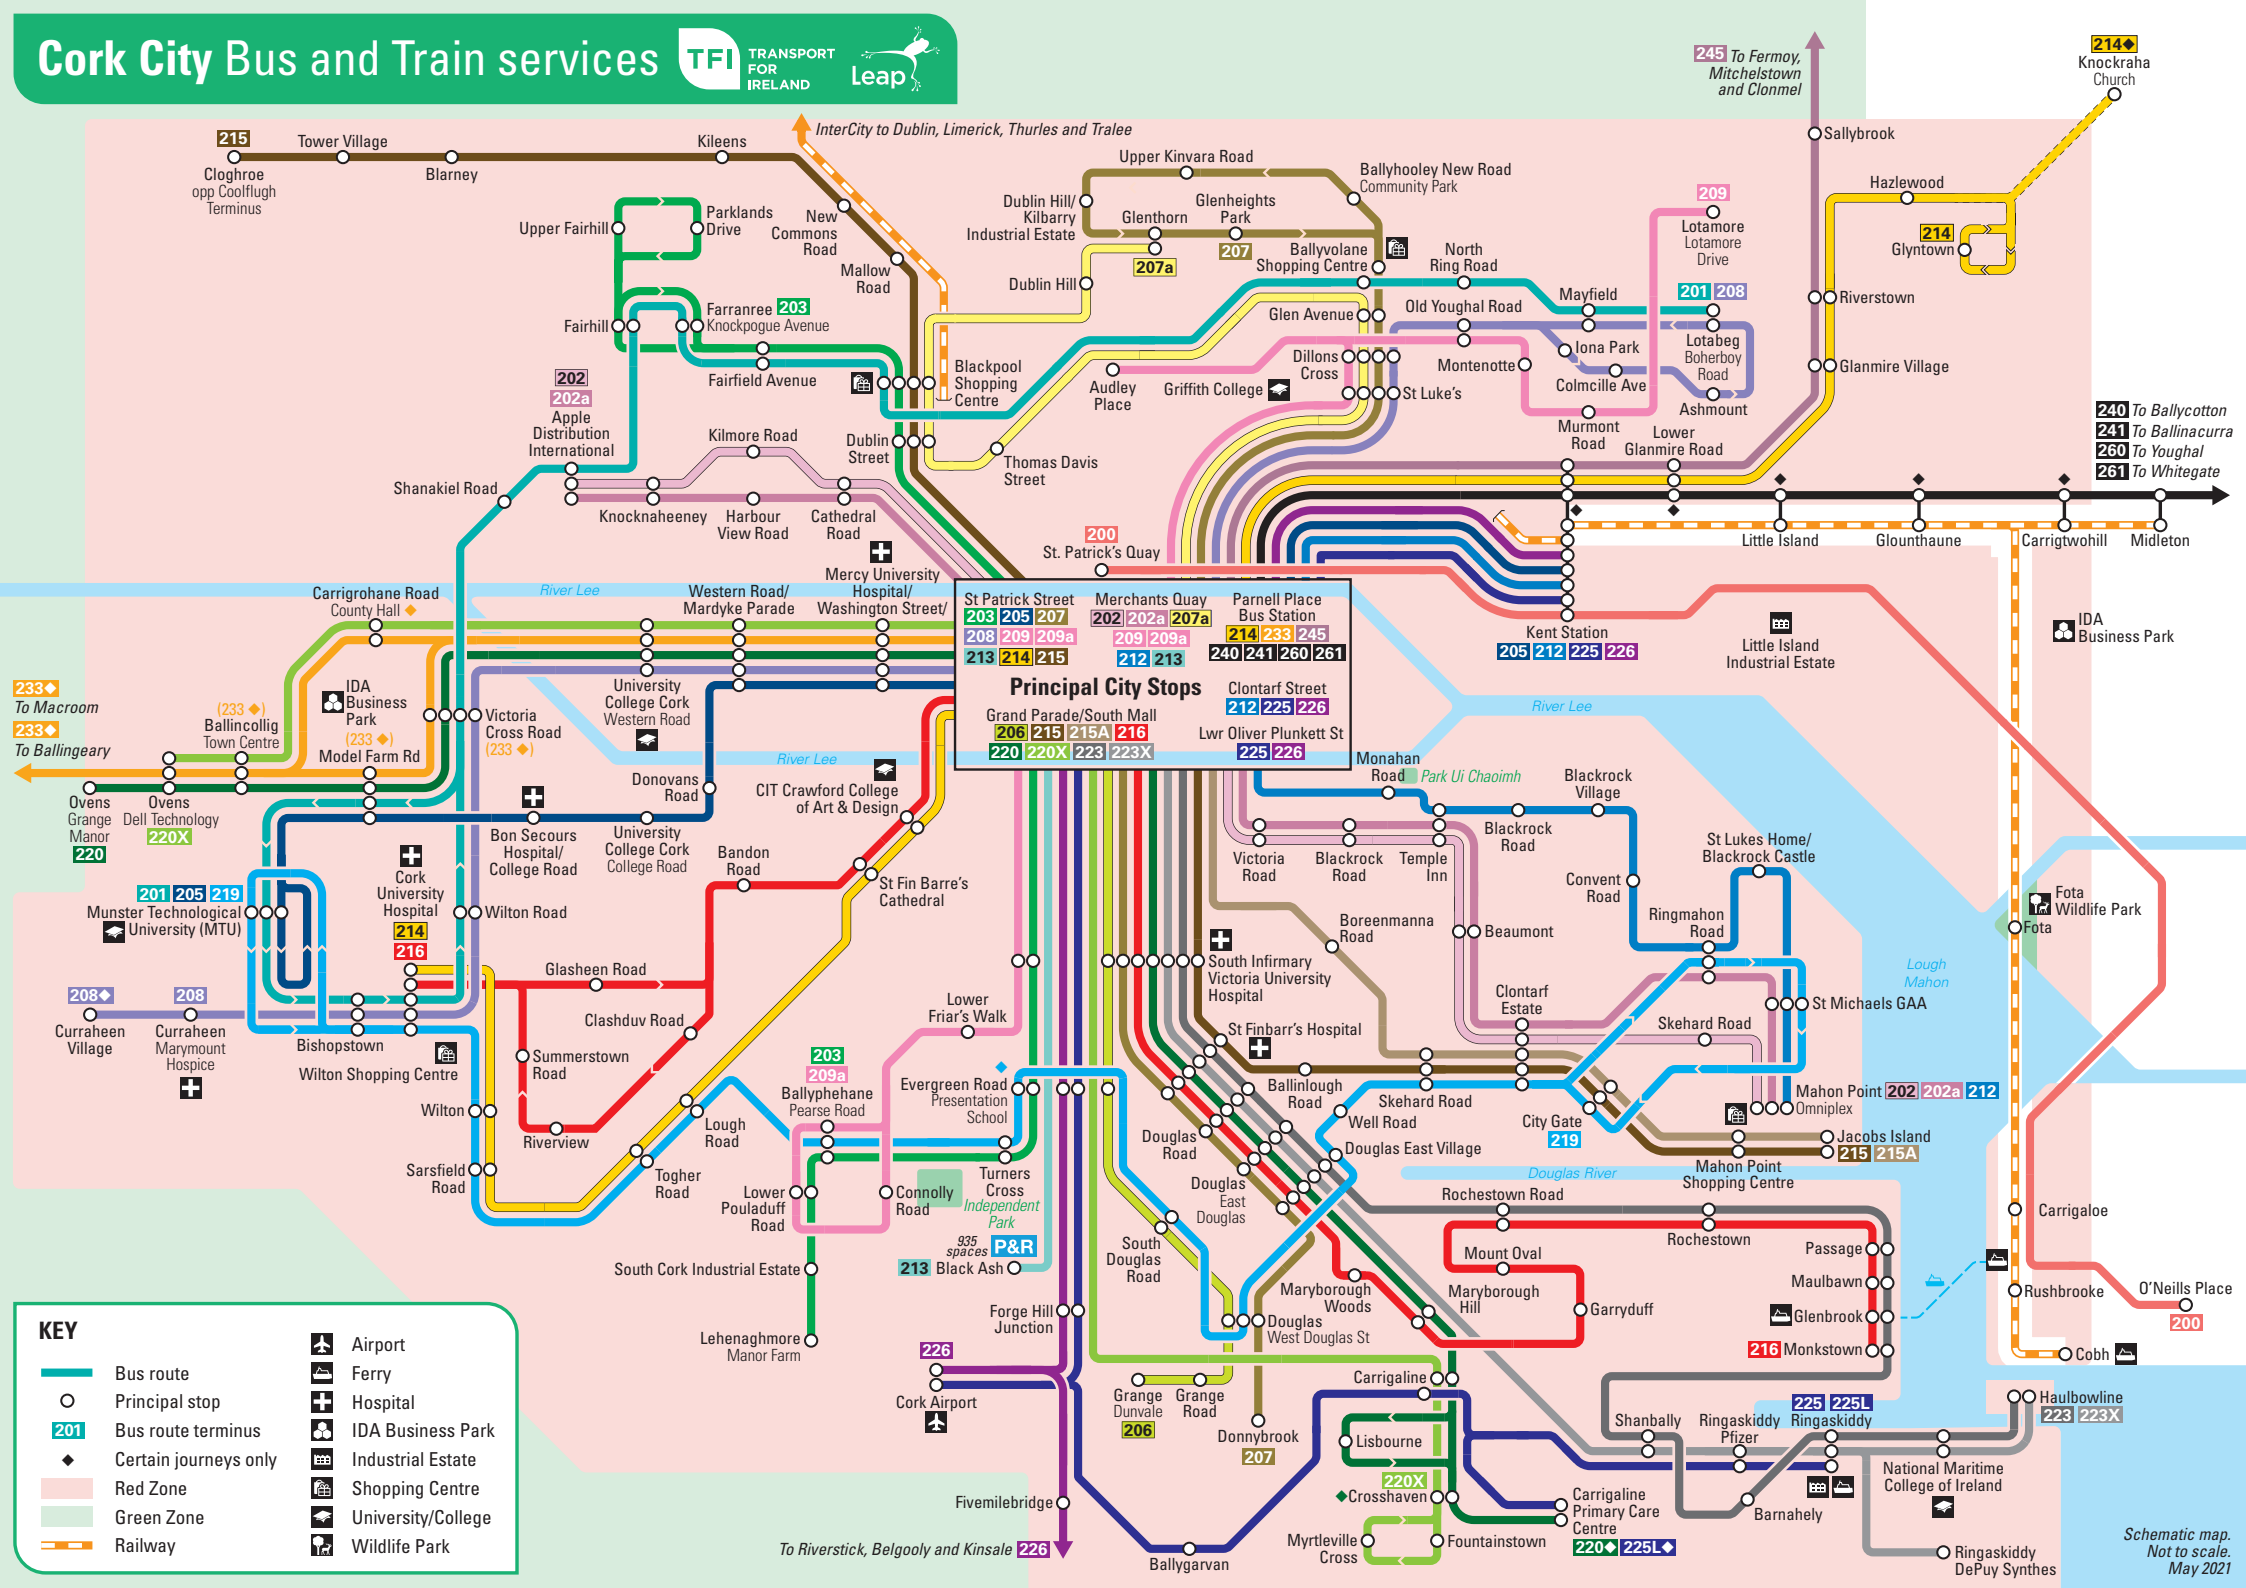

Cork City Bus and Train services

KEY

- Bus route
- Principal stop
- Bus route terminus
- Certain journeys only
- Red Zone
- Green Zone
- Railway
- Airport
- Ferry
- Hospital
- IDA Business Park
- Industrial Estate
- Shopping Centre
- University/College
- Wildlife Park

Schematic map. Not to scale. May 2021