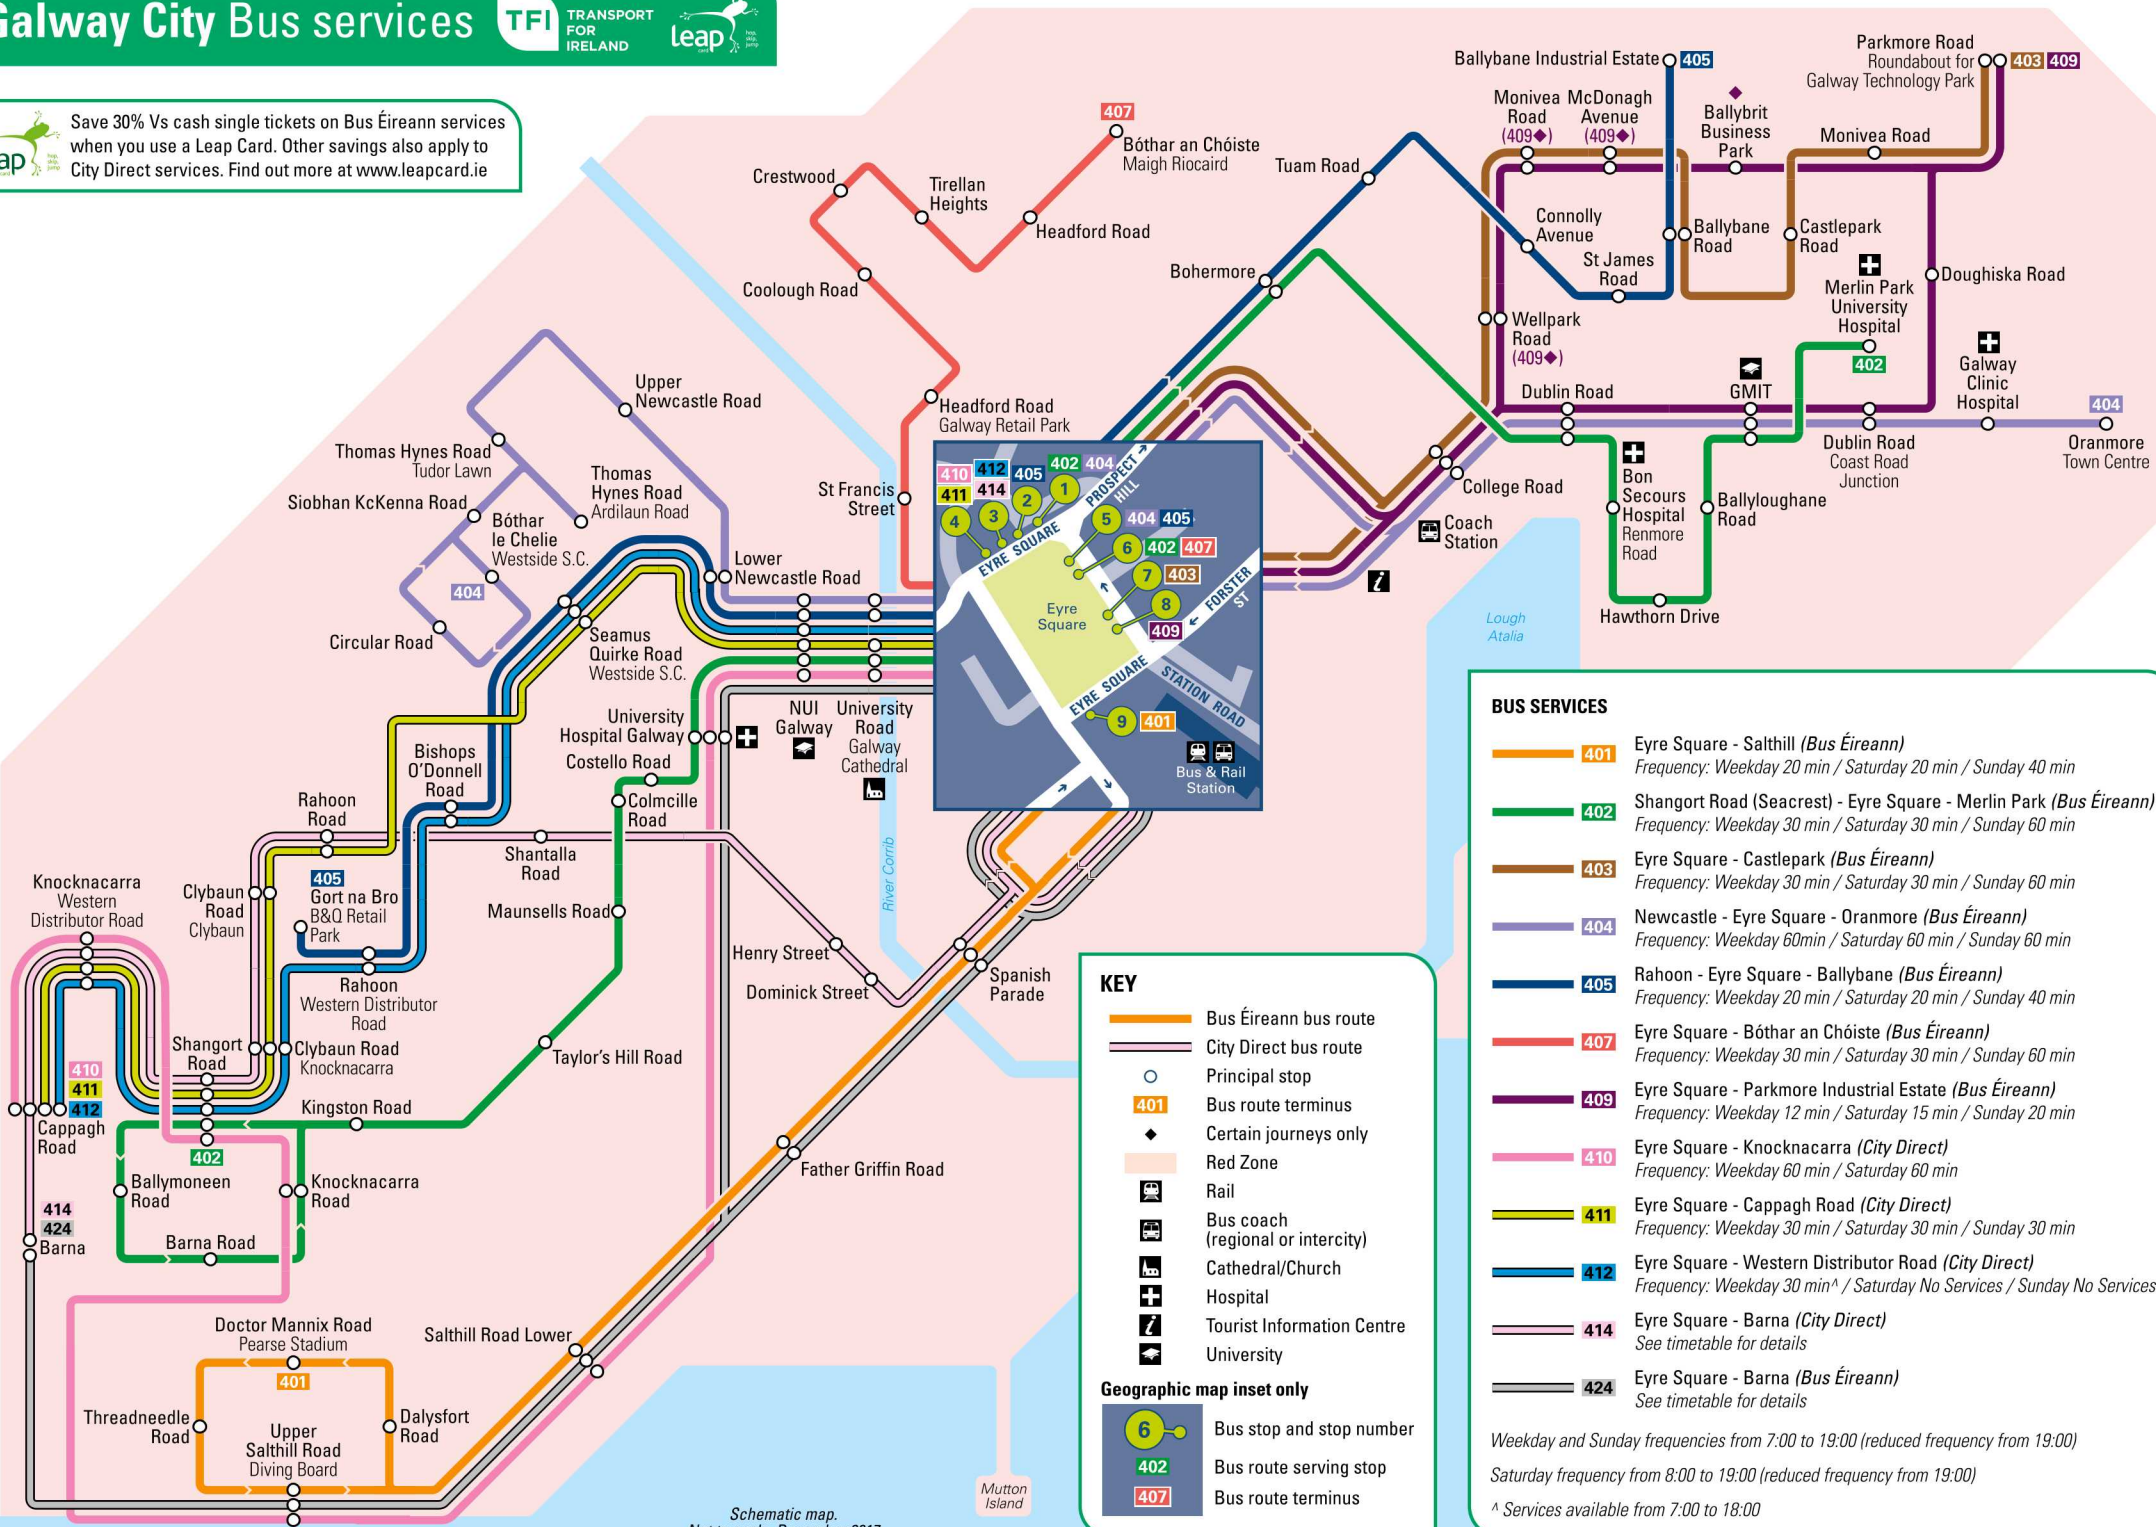

Galway City Bus services

Save 30% Vs cash single tickets on Bus Éireann services when you use a Leap Card. Other savings also apply to City Direct services. Find out more at www.leapcard.ie

BUS SERVICES

- **401** Eyre Square - Salthill (*Bus Éireann*)
  Frequency: Weekday 20 min / Saturday 20 min / Sunday 40 min
- **402** Shangort Road (Seacrest) - Eyre Square - Merlin Park (*Bus Éireann*)
  Frequency: Weekday 30 min / Saturday 30 min / Sunday 60 min
- **403** Eyre Square - Castlepark (*Bus Éireann*)
  Frequency: Weekday 30 min / Saturday 30 min / Sunday 60 min
- **404** Newcastle - Eyre Square - Oranmore (*Bus Éireann*)
  Frequency: Weekday 60min / Saturday 60 min / Sunday 60 min
- **405** Ragoon - Eyre Square - Ballybane (*Bus Éireann*)
  Frequency: Weekday 20 min / Saturday 20 min / Sunday 40 min
- **407** Eyre Square - Bóthar an Chóiste (*Bus Éireann*)
  Frequency: Weekday 30 min / Saturday 30 min / Sunday 60 min
- **409** Eyre Square - Parkmore Industrial Estate (*Bus Éireann*)
  Frequency: Weekday 12 min / Saturday 15 min / Sunday 20 min
- **410** Eyre Square - Knocknacarra (*City Direct*)
  Frequency: Weekday 60 min / Saturday 60 min
- **411** Eyre Square - Cappagh Road (*City Direct*)
  Frequency: Weekday 30 min / Saturday 30 min / Sunday 30 min
- **412** Eyre Square - Western Distributor Road (*City Direct*)
  Frequency: Weekday 30 min^a / Saturday No Services / Sunday No Services
- **414** Eyre Square - Barna (*City Direct*)
  See timetable for details
- **424** Eyre Square - Barna (*Bus Éireann*)
  See timetable for details

KEY

- Bus Éireann bus route
- City Direct bus route
- Principal stop
- 401 Bus route terminus
- Certain journeys only
- Red Zone
- 🚊 Rail
- 🚌 Bus coach (regional or intercity)
- ⛪ Cathedral/Church
- 🏥 Hospital
- ℹ Tourist Information Centre
- 🎓 University

Geographic map inset only

- 6 Bus stop and stop number
- 402 Bus route serving stop
- 407 Bus route terminus

Weekday and Sunday frequencies from 7:00 to 19:00 (reduced frequency from 19:00)
Saturday frequency from 8:00 to 19:00 (reduced frequency from 19:00)
^a Services available from 7:00 to 18:00